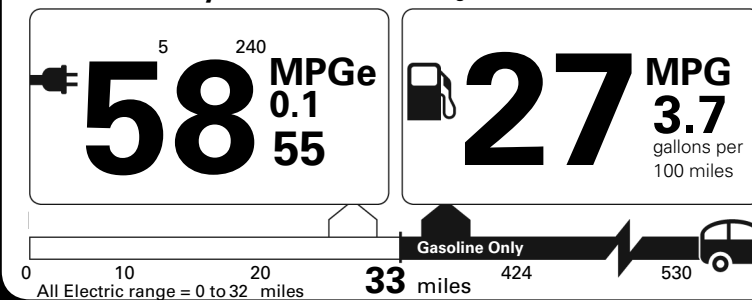

Protection Package Premier*** 820.00

Destination Charge 1,095.00

Total Suggested Retail Price: \$ 81,315.00

The price shown does not include Gasoline, License and Title Fees, State and
Local Taxes and Dealer Installed Options and Accessories. The factory reserves
the right to modify price, designs and equipment without previous notice.

Fuel Economy and Environment

Plug-In Hybrid Vehicle
Electricity-Gasoline

Fuel Economy Standard SUV 4WD range from 14 to 102 MPGe. The best vehicle rates 132 MPGe.

You save
\$ 500
in fuel costs
over 5 years
compared to the
average new vehicle.